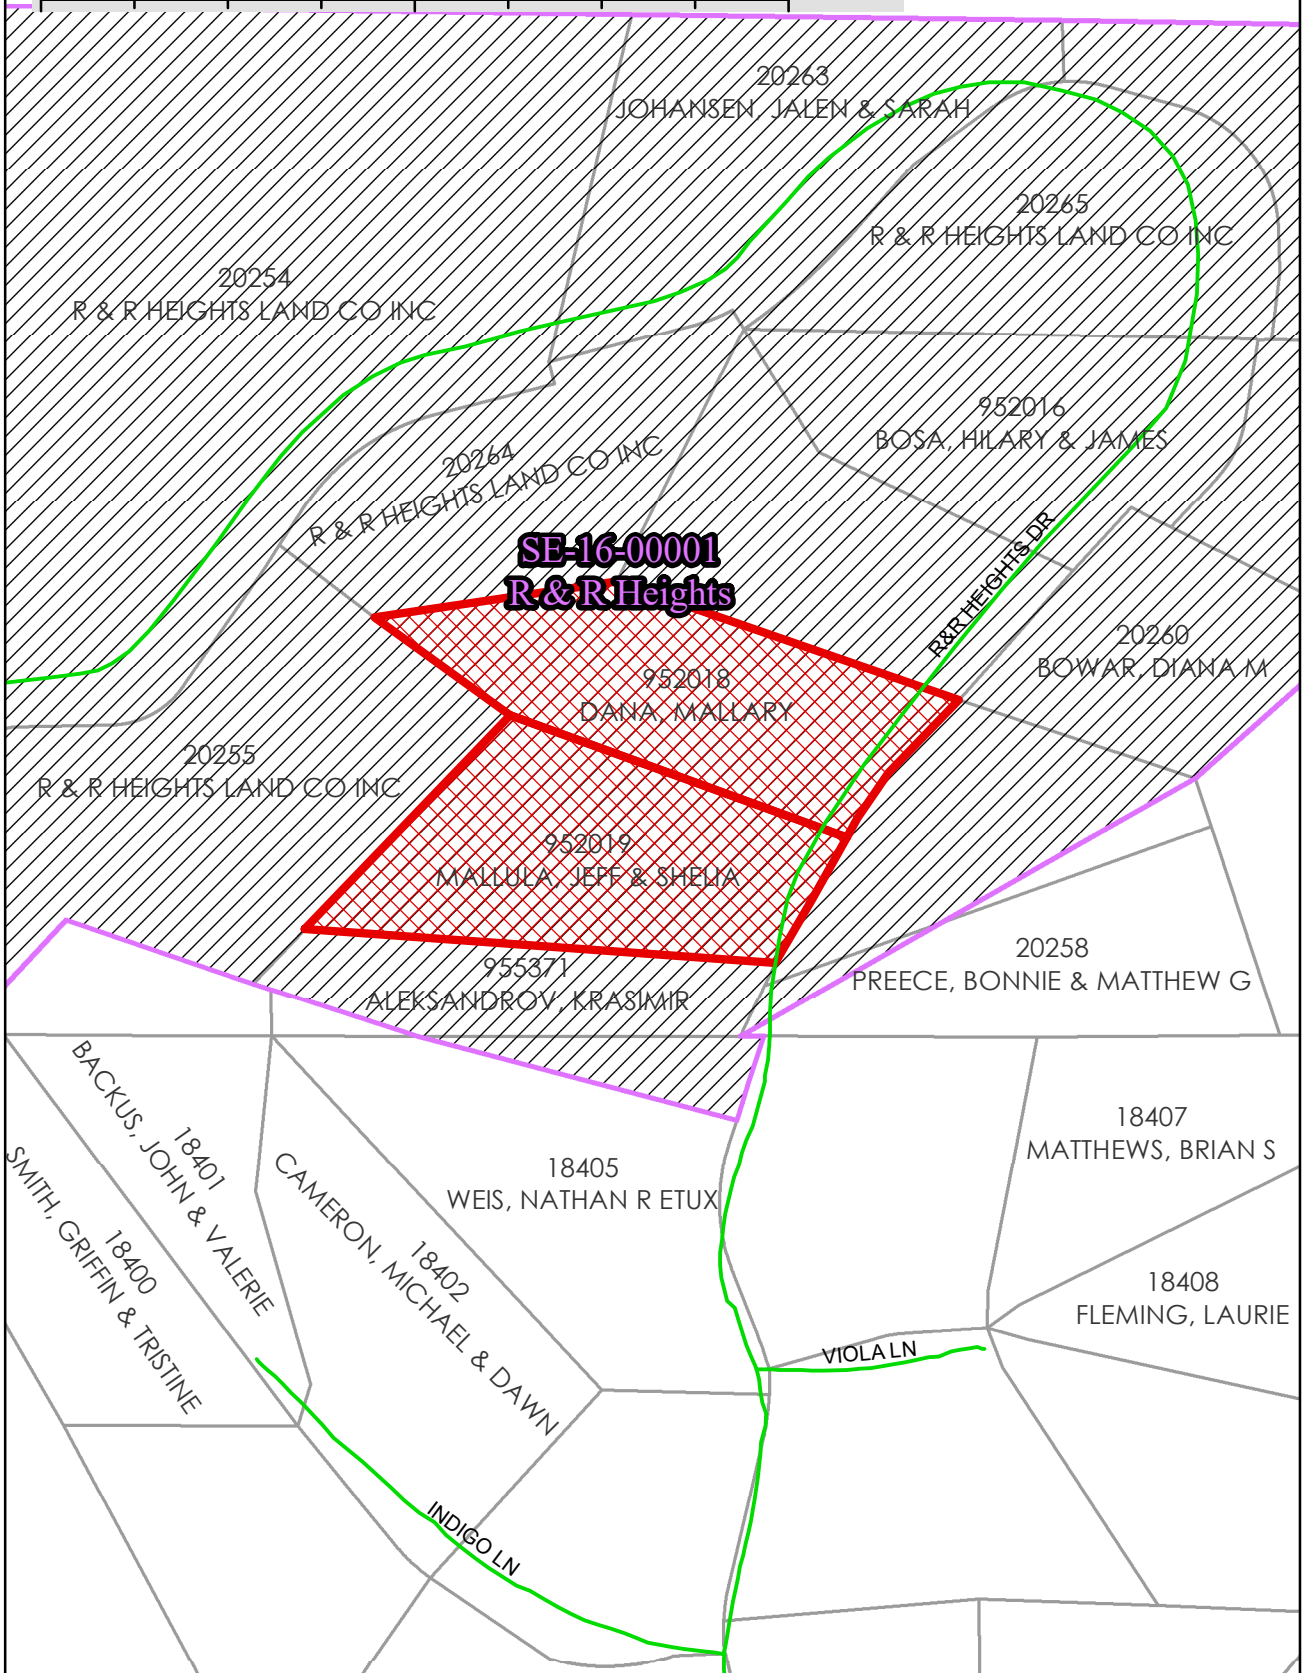

376034
CENTRAL CASCADES FOREST LLC

0 250 500 1,000 Feet

SE-24-00010 Mallula-Dykes

Shoreline Map